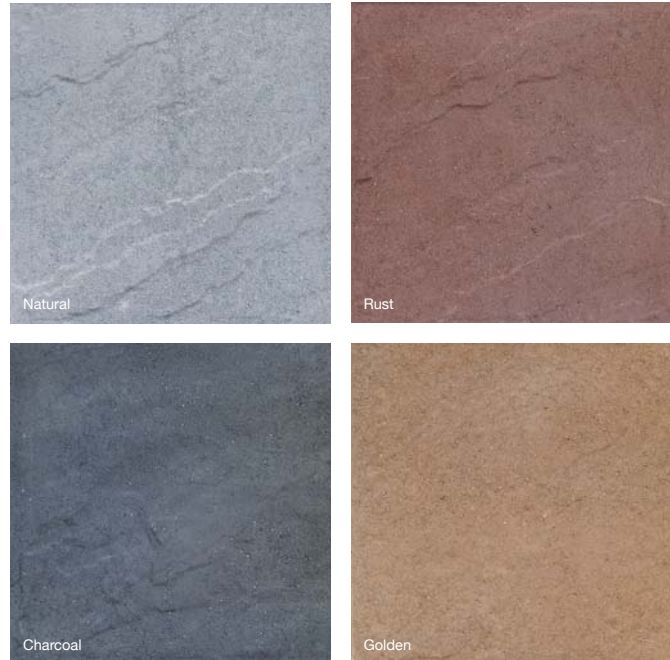

riven flags

direct web link:
www.tobermore.co.uk/pavingflags

sales & technical line:
028 7964 2411
(for ROI change 028 to 048)

nbsPlus Q25 31 315

Riven flags combine the rugged look of natural stone with the strength and durability of machine pressed flags. Their small size and light weight make them a popular choice for residential customers. Riven flags are economically priced which enables designs to be created at minimal cost.

product specifications

Manufactured to	BS EN 1339:2003
Product type	Concrete paving flag
Installed to	BS EN 7533-4:2006
Applications	Residential and commercial
Complementary paving	Tegula Setts & Circle, Mayfair Setts & Circle
Complementary kerbs	Kerbsett, Kerbstone, Country Kerb

Tobermore operate an Integrated Management System and is an accredited ISO9001:2000 and ISO14001:2004 company.

colours

Riven Flags 400 x 400 x 40mm Golden

product information

product	size (mm)	finish	edge	colours available	in stock	no. per m²	no. per bale	weight (kg) per bale	full load 8wh	full load 40ft
RIVEN FLAGS	400 x 400 x 40	RIVEN	CHAMFERED	Natural, Rust, Charcoal, Golden	YES	6.25	25	370	1225	1750

See instructions and warnings on page 146.